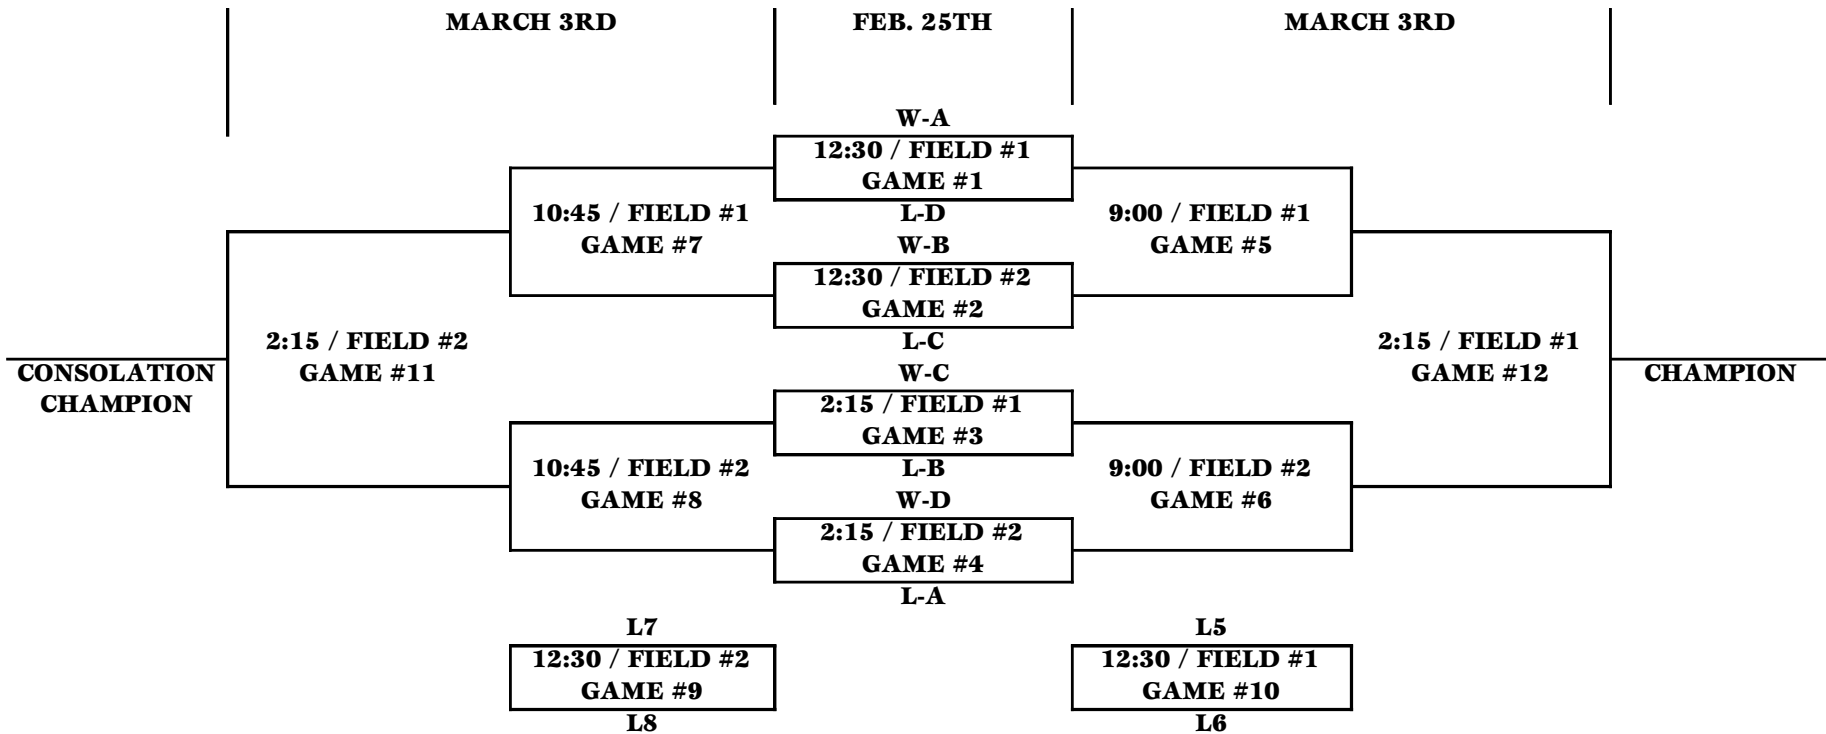

2012 Hemet High School Freshman Softball Tournament

	POOL A	POOL B	POOL C	POOL D
TEAM #1	HEMET	VISTA MURRIETA	CHAPARRAL	GREAT OAK
TEAM #2	PALM DESERT	PALOMA VALLEY	YUCIAPA	CITRUS VALLEY

FEB. 25TH

POOL A	9:00 / FIELD #1
POOL C	9:00 / FIELD #2
POOL B	10:45 / FIELD #1
POOL D	10:45 / FIELD #2

**** WINNERS IN BRACKET PLAY WILL MOVE TO THE RIGHT**
**** TEAMS ON BOTTOM OF BRACKET WILL BE IN 3RD BASE DUGOUT**